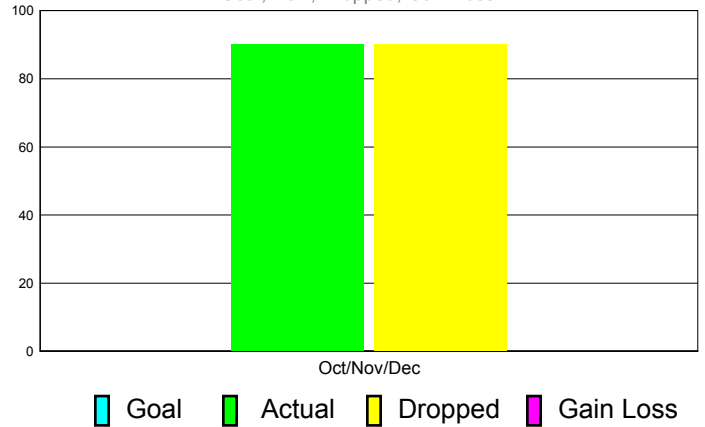

### YTD Status Quo Clubs 2010-2011

Status Quo Clubs Compared to Status Quo Members

## MEMBERSHIP

Membership Results  
2011-2012

Membership  
2010-2011

Month	Net Memb Goal	Actual New Memb	Actual Dropped Memb	Gain/Loss of Memb	Gain/ Loss of Memb
Oct/Nov/Dec	0	90	90	0	-15
<b>Totals</b>	<b>0</b>	<b>90</b>	<b>90</b>	<b>0</b>	<b>-15</b>

### Membership Results 2011-2012

Goal, New, Dropped, Gain/Loss