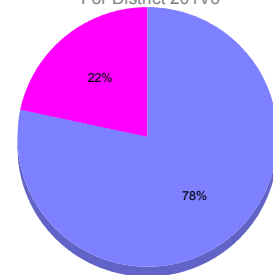

Gender Comparison 2010-2011

For District 201V6

Oct/Nov/Dec

■ Male   ■ Female